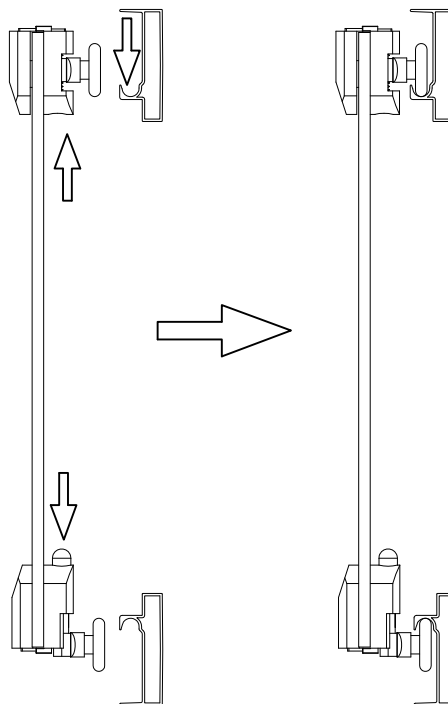

Installation Instructions

1.

	L
1000	950-990
1100	1050-1090
1200	1150-1190
1400	1350-1390
1700	1650-1690

2.

3.

4.

4-1	<p>05x3</p>
4-2	<p>01x3</p>
4-3	

5.

6.

Step A: Locate the rollers into the top and bottom rails.

7.

Step B: Please adjust the top roller up and down with the screw shown below using a screwdriver

8.

Care Instructions:
Do not use your shower enclosure within 24 hours of assembly. Do not use caustic cleaning products or abrasive material when cleaning your shower enclosure .