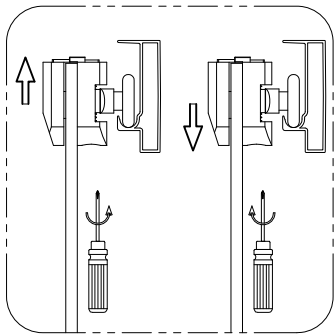

Installation Instructions

1.

	L
1000	950-990
1100	1050-1090
1200	1150-1190
1400	1350-1390
1700	1650-1690

2.

3.

4.

4-1	<p>05x3</p>
4-2	<p>01x3</p>
4-3	

5.

6.

Step A: Locate the rollers into the top and bottom rails.

7.

Step B: Please adjust the top roller up and down with the screw shown below using a screwdriver

8.

Care Instructions:
Do not use your shower enclosure within 24 hours of assembly. Do not use caustic cleaning products or abrasive material when cleaning your shower enclosure .