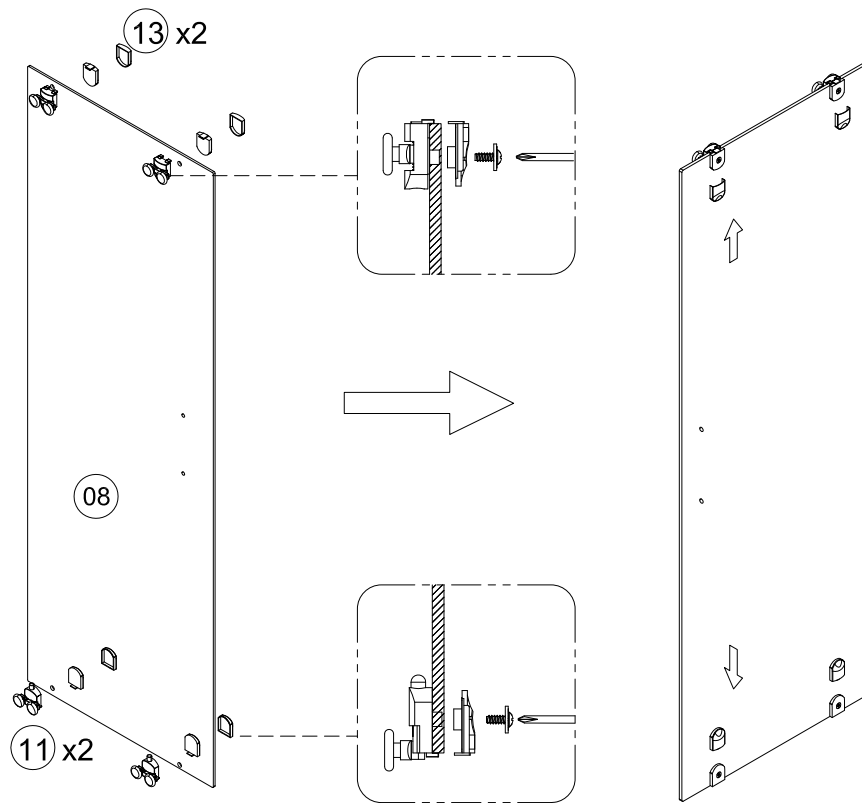

Installation Instructions

1.

	L
1000	950-990
1100	1050-1090
1200	1150-1190
1400	1350-1390
1700	1650-1690

2.

3.

4.

4-1	<p>05x3</p>
4-2	<p>01x3</p>
4-3	

5.

6.

Step A: Locate the rollers into the top and bottom rails.

7.

Step B: Please adjust the top roller up and down with the screw shown below using a screwdriver

8.

Care Instructions:
Do not use your shower enclosure within 24 hours of assembly. Do not use caustic cleaning products or abrasive material when cleaning your shower enclosure .