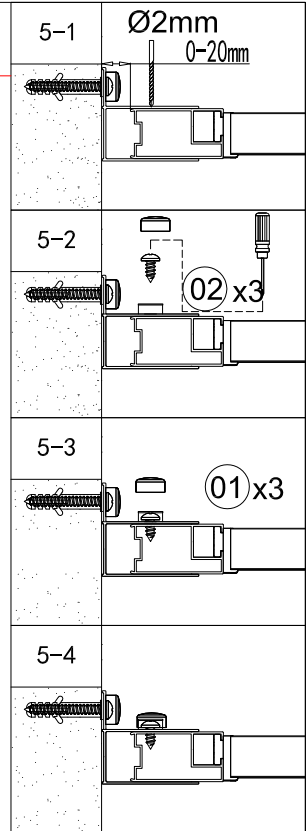

Technical Drawing

Component Listing

<p>01</p>  <p>9Pcs</p>	<p>02</p>  <p>ST3.5*9 6Pcs</p>	<p>03</p>  <p>1Pc</p>	<p>04</p>  <p>1Pc</p>	<p>05</p>  <p>ST4.2*35 6Pcs</p>	<p>06</p>  <p>L=1820 1Pc</p>
<p>07</p>  <p>L=1880 1Pc</p>	<p>08</p>  <p>1Pc</p>	<p>09</p>  <p>1Pc</p>	<p>10</p>  <p>1Pc</p>	<p>11</p>  <p>2Pcs</p>	<p>12</p>  <p>1Pc</p>
<p>13</p>  <p>2Pcs</p>	<p>14</p>  <p>2Pcs</p>	<p>15</p>  <p>1Pc</p>	<p>16</p>  <p>1Pc</p>	<p>17</p>  <p>1Pc</p>	

Installation Instructions

1.

	L
1000	950-990
1100	1050-1090
1200	1150-1190
1400	1350-1390
1700	1650-1690

2.

3.

4.

4-1	<p>05x3</p>
4-2	<p>01x3</p>
4-3	

5.

6.

Step A: Locate the rollers into the top and bottom rails.

7.

Step B: Please adjust the top roller up and down with the screw shown below using a screwdriver

8.

Care Instructions:
Do not use your shower enclosure within 24 hours of assembly. Do not use caustic cleaning products or abrasive material when cleaning your shower enclosure .