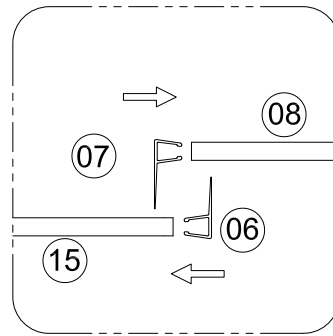

Technical Drawing

Component Listing

<p>01</p>  <p>9Pcs</p>	<p>02</p>  <p>ST3.5*9 6Pcs</p>	<p>03</p>  <p>1Pc</p>	<p>04</p>  <p>1Pc</p>	<p>05</p>  <p>ST4.2*35 6Pcs</p>	<p>06</p>  <p>L=1820 1Pc</p>
<p>07</p>  <p>L=1880 1Pc</p>	<p>08</p>  <p>1Pc</p>	<p>09</p>  <p>1Pc</p>	<p>10</p>  <p>1Pc</p>	<p>11</p>  <p>2Pcs</p>	<p>12</p>  <p>1Pc</p>
<p>13</p>  <p>2Pcs</p>	<p>14</p>  <p>2Pcs</p>	<p>15</p>  <p>1Pc</p>	<p>16</p>  <p>1Pc</p>	<p>17</p>  <p>1Pc</p>	

Installation Instructions

1.

	L
1000	950-990
1100	1050-1090
1200	1150-1190
1400	1350-1390
1700	1650-1690

2.

3.

4.

4-1	<p>05x3</p>
4-2	<p>01x3</p>
4-3	

5.

6.

Step A: Locate the rollers into the top and bottom rails.

7.

Step B: Please adjust the top roller up and down with the screw shown below using a screwdriver

8.

Care Instructions:
Do not use your shower enclosure within 24 hours of assembly. Do not use caustic cleaning products or abrasive material when cleaning your shower enclosure .