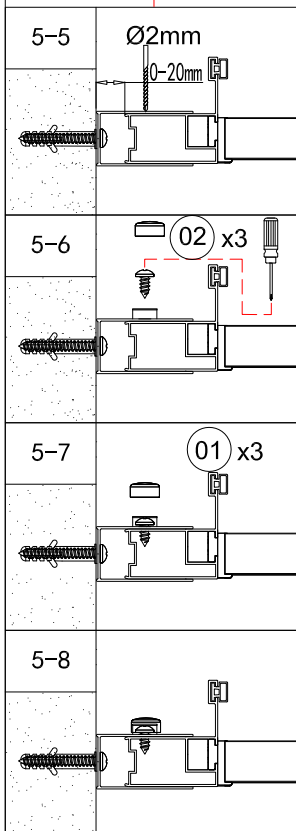

Technical Drawing

Component Listing

<p>01</p>  <p>9Pcs</p>	<p>02</p>  <p>ST3.5*9 6Pcs</p>	<p>03</p>  <p>1Pc</p>	<p>04</p>  <p>1Pc</p>	<p>05</p>  <p>ST4.2*35 6Pcs</p>	<p>06</p>  <p>L=1820 1Pc</p>
<p>07</p>  <p>L=1880 1Pc</p>	<p>08</p>  <p>1Pc</p>	<p>09</p>  <p>1Pc</p>	<p>10</p>  <p>1Pc</p>	<p>11</p>  <p>2Pcs</p>	<p>12</p>  <p>1Pc</p>
<p>13</p>  <p>2Pcs</p>	<p>14</p>  <p>2Pcs</p>	<p>15</p>  <p>1Pc</p>	<p>16</p>  <p>1Pc</p>	<p>17</p>  <p>1Pc</p>	

Installation Instructions

1.

	L
1000	950-990
1100	1050-1090
1200	1150-1190
1400	1350-1390
1700	1650-1690

2.

3.

4.

4-1	<p>05x3</p>
4-2	<p>01x3</p>
4-3	

5.

6.

Step A: Locate the rollers into the top and bottom rails.

7.

Step B: Please adjust the top roller up and down with the screw shown below using a screwdriver

8.

Care Instructions:
Do not use your shower enclosure within 24 hours of assembly. Do not use caustic cleaning products or abrasive material when cleaning your shower enclosure .